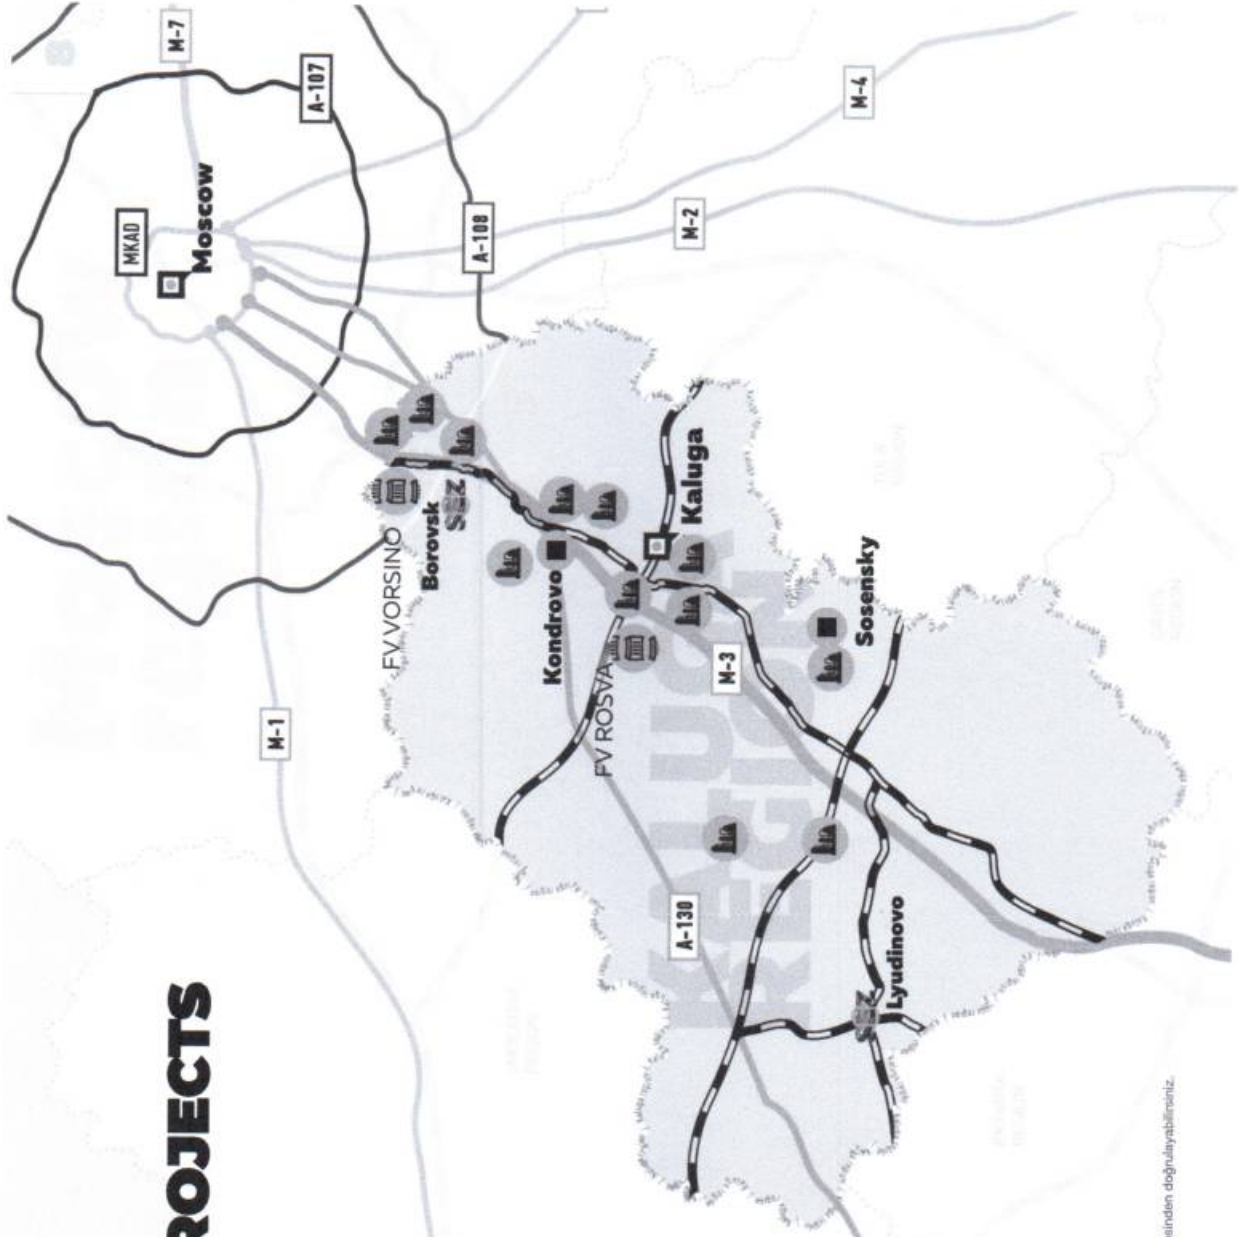

SHOVEL-READY SITES FOR QUICK START-UP OF PROJECTS

> 8500 ha

with high-quality engineering infrastructure

12

Industrial
Parks

sites of Special
Economic Zone

2

Priority Social
and Economic
Development Areas

SHOVEL-READY SITES FOR QUICK START-UP OF PROJECTS

DIVERSE INDUSTRIAL COMPLEX

automotive cluster

biopharmaceutical cluster

woodworking cluster

composite technology cluster

information technologies cluster

metalworking cluster