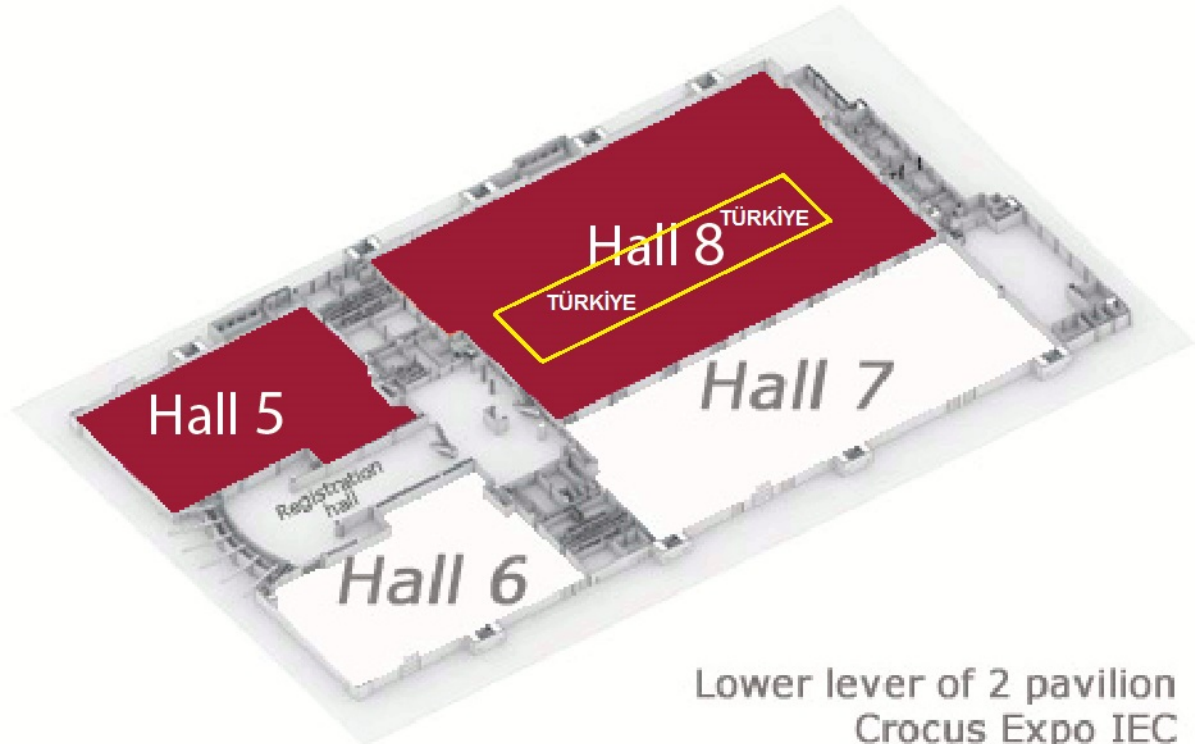

Myakinino

Moscow River

Pavilion

1

TURKIYE

Pavilion

2

Pavilion

3

**EXPOSTONE 2014**

Moscow Ring Road (65-66 km)

Lower level of 2 pavilion  
Crocus Expo IEC